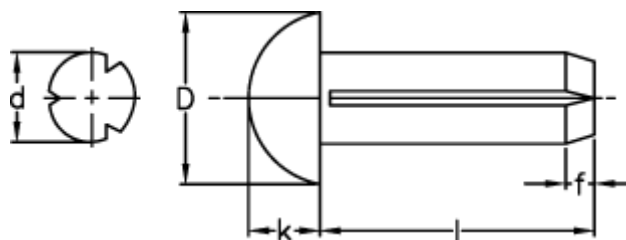

Data Sheet

Article number: 088425061

Description: KLEE Slotted rivet N4 2,6x8, stainless
DIN 1476/DIN-EN-Norm 28 746

Measures

D	= 4.5
d	= 2.6
f	= 0.7
k	= 1.6
Length	= 3-10